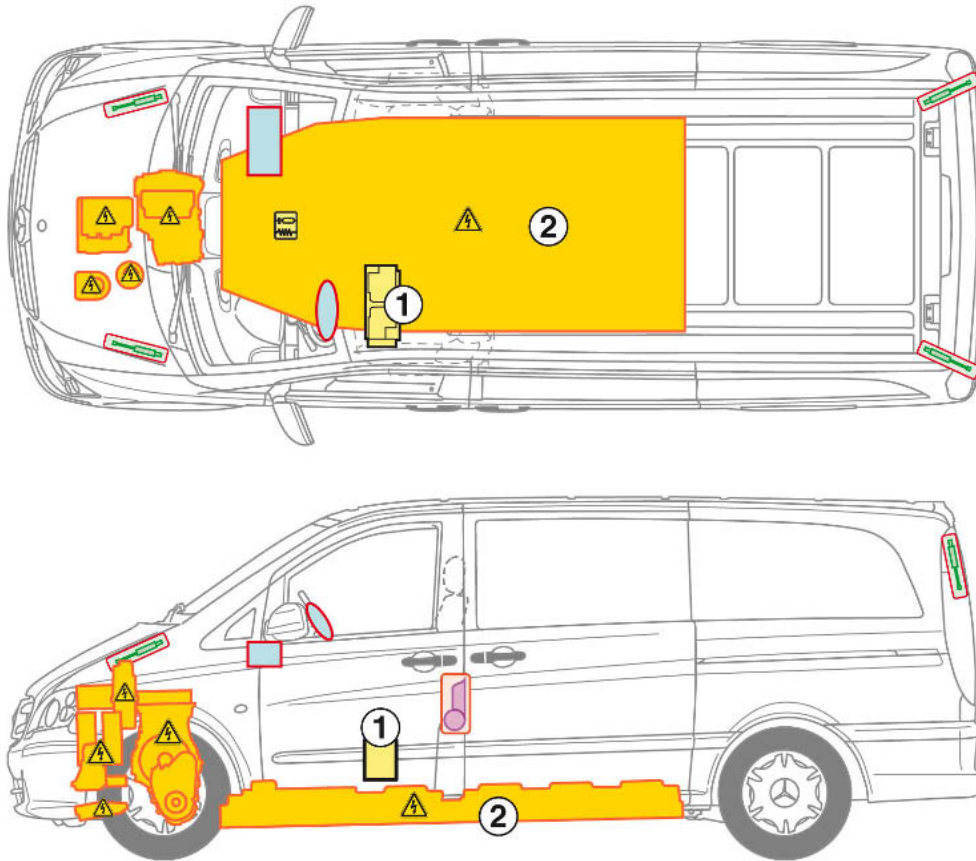

Vito E-Cell
(model 639)

- 1 12 V battery
- 2 High-voltage battery

Legend

	Airbag		Body reinforcement		Control unit
	Gas generator		Roll-over protection		Battery
	Emergency tensioning retractor		Gas-filled strut		High-voltage components